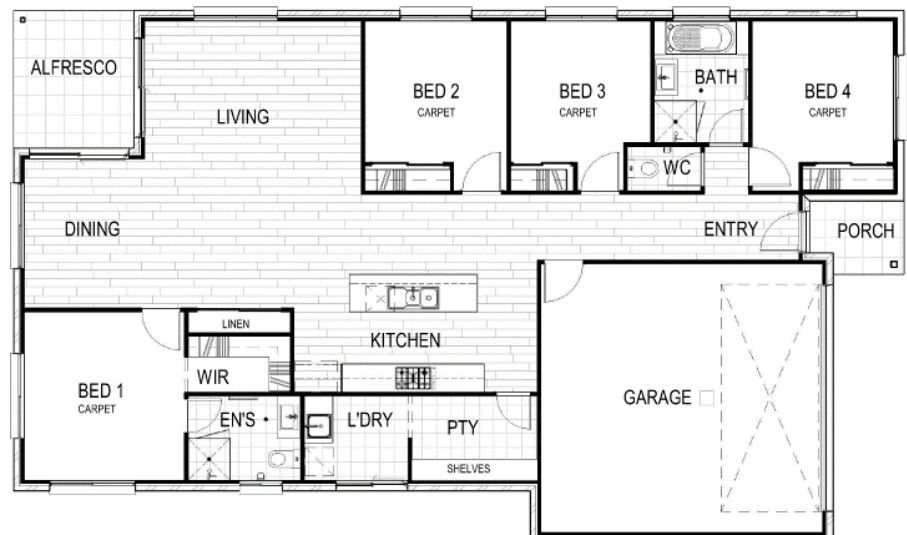

# ART of HOMES

HOUSE ONLY  
PACKAGE

from **\$283,848\***

HOME DESIGN: Rene with Façade as pictured  
HOME SIZE: 199.9m<sup>2</sup> | 21.5sq | W 11.28m | L 18.89m

4

1

2

## Our Amazing Contemporary Inclusions:

- 2590mm Ceiling Height
- Flyscreens to all openable windows and sliding doors
- 2x Split System Air conditioners
- Truecore Steel Frame
- Floor coverings throughout including tiles to Porch and Alfresco
- 900mm Appliances
- 400x400 niche to all showers
- 20mm Stone Benchtops throughout
- Mirrored Sliding Robes
- 5000lt slimline water tank
- Foldout Clothesline
- Render Look Letterbox
- 50m<sup>2</sup> Exposed Aggregate Driveway